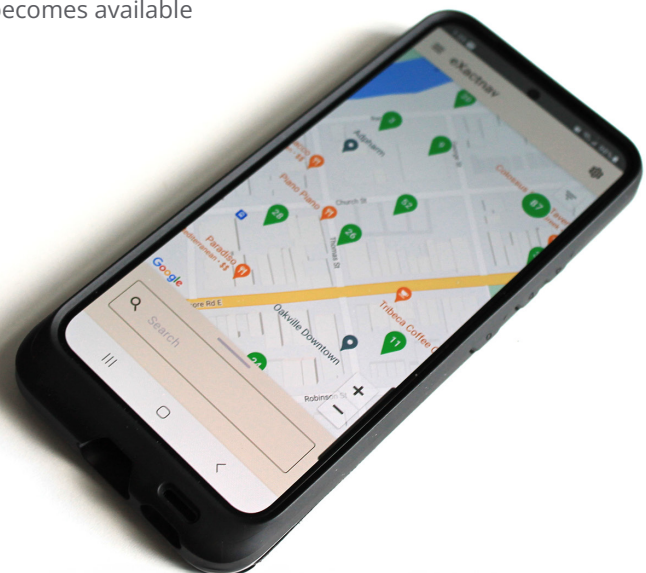

## EASY-TO-USE NAVIGATION OPTIONS

- **Spot** – navigate to a specific stall of your choice
- **Destination** – select your destination to see available nearby parking spaces
- **Zone** – navigate to a zone or area to see available parking spaces

## FAVORITES

- Maintain a list of favorite spots or zones for quick, easy access

## HISTORY

- Easily access and navigate to previous parking spots, destinations or zones

# Seamlessly Integrates with eXactpark for a Better Parking Experience

eXactnav™ connects with eXactpark™, eleven-x's innovative sensor-based smart parking system. This means it has access to accurate, 24/7 parking stall status data that allows drivers to optimize their trips based on parking availability.