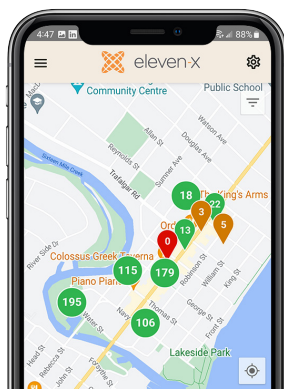

### SAFETY-FOCUSED DESIGN

- Minimal interaction with app required while driving: if your target spot or zone becomes occupied, eXactnav will automatically select a suitable alternative

### PERSONALIZED SETTINGS

- Metric / Imperial units
- Selecting parking availability radius
- Parking spot type filter and fullness thresholds

**Finding parking doesn't have to be a pain. Make it a smooth, stress-free experience with eXactnav™ by eleven-x.**