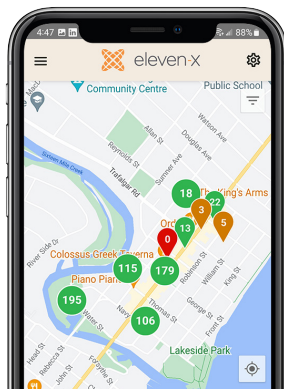

Seamlessly Integrates with eXactpark for a Better Parking Experience

eXactnav™ connects with eXactpark™, eleven-x's innovative sensor-based smart parking system. This means it has access to accurate, 24/7 parking stall status data that allows drivers to optimize their trips based on parking availability.

MULTIPLE LANGUAGE CAPABILITIES

- Supports English, French (Canadian) and Spanish

SAFETY-FOCUSED DESIGN

- Minimal interaction with app required while driving: if your target spot or zone becomes occupied, eXactnav will automatically select a suitable alternative

PERSONALIZED SETTINGS

- Metric / Imperial units
- Selecting parking availability radius
- Parking spot type filter and fullness thresholds

Finding parking doesn't have to be a pain. Make it a smooth, stress-free experience with eXactnav™ by eleven-x.

Download on iOS and Android

eXactnav uses Google Maps (Android) and for iOS Apple or Google Maps Supports iOS versions 15 and 16 and Android versions 10, 11, 12 and 13