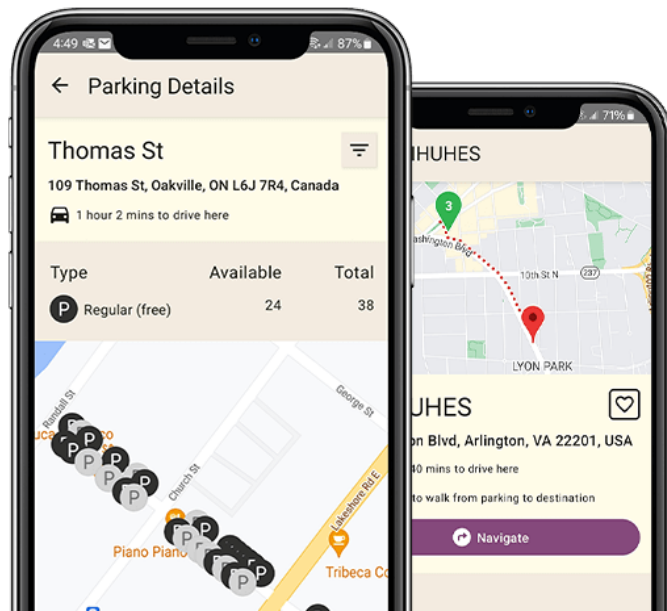

Parking should be an easy, stress-free experience for every driver. eXactnav allows them to quickly find an available space at any time with the following features:

EASY-TO-USE NAVIGATION OPTIONS

- **Spot** – navigate to a specific stall of your choice
- **Destination** – select your destination to see available nearby parking spaces
- **Zone** – navigate to a zone or area to see available parking spaces

FAVORITES

- Maintain a list of favorite spots or zones for quick, easy access

HISTORY

- Easily access and navigate to previous parking spots, destinations or zones

NOTIFICATIONS

- **Occupancy:** Receive a notification on low zone parking space availability, or, if targeting a space with a sensor which becomes occupied, alternatives will be suggested
- **Availability:** Select a space in advance and receive a notification when it becomes available

Seamlessly Integrates with eXactpark for a Better Parking Experience

eXactnav™ connects with eXactpark™, eleven-x's innovative sensor-based smart parking system. This means it has access to accurate, 24/7 parking stall status data that allows drivers to optimize their trips based on parking availability.