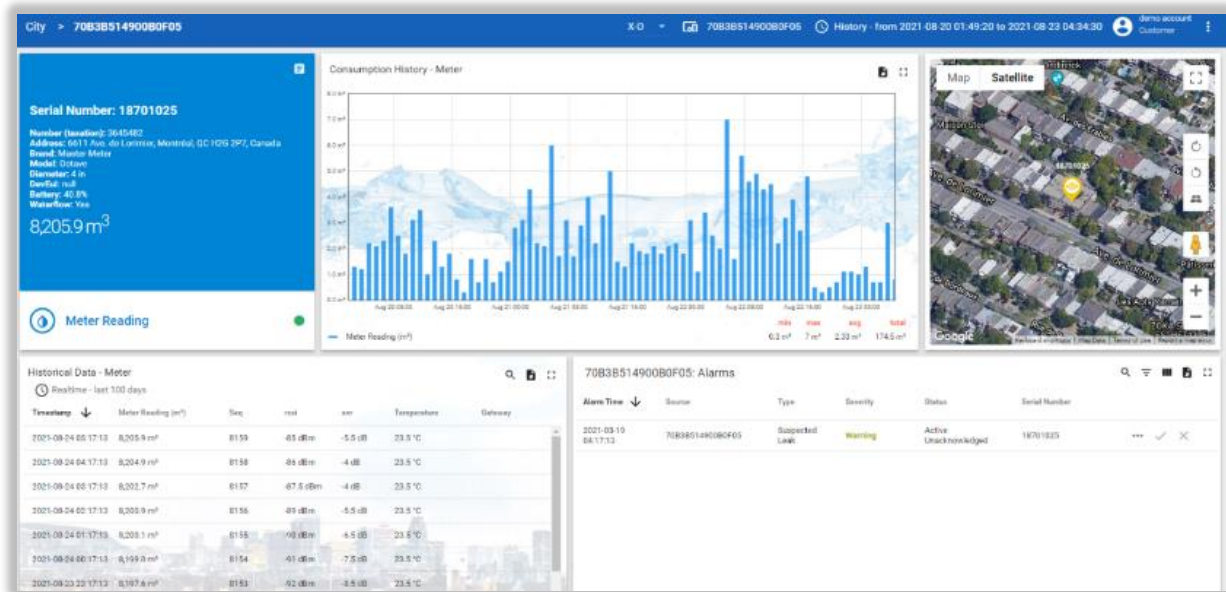

Additionally, there is no need for sole-source proprietary network connectivity, so customer procurement options remain flexible without any long-term or limiting commitments.

And installation is a simple process that can be completed in a matter of minutes saving money, time and resources and near-zero maintenance costs resulting in a low total cost of ownership and an easy-to-manage program.

GETTING WIRELESS IOT CONNECTIVITY USING YOUR CURRENT DEVICES IS AS EASY AS 1 2 3

EASY INSTALLATION:

1. 1 CONNECT THE APPROPRIATE ELEVEN-X INTERFACE UNIT TO YOUR EXISTING INSTALLED DEVICES (no special tools or expertise required)
2. 2 SECURE PROVISIONING AND DEVICE ACTIVATION
3. 3 VALIDATION OF DEVICE CONNECTIVITY

FOR MORE INFORMATION:
web: www.eleven-x.com | email: collaborate@eleven-x.com

LoRaWAN™ mark used under license from the LoRa Alliance™

eleven-x.com