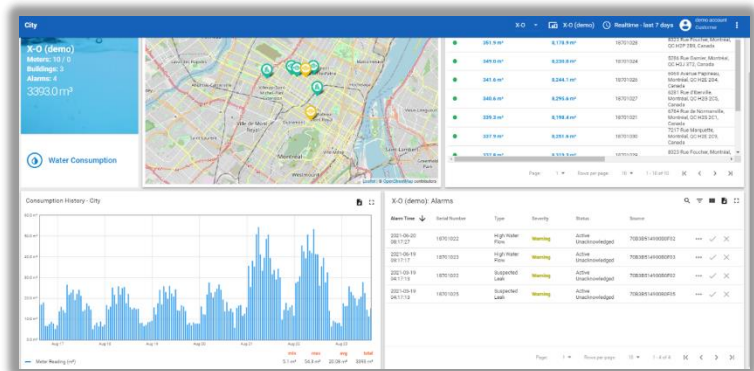

eXactmeter brings the benefits of AMI to cities of all types and sizes, without the cost or complexity of other smart meter solutions. We enable a meter agnostic, turnkey approach that provides the ability for any community to meet their individual requirements. And our featured software provides the needed benefits of:

- Interval meter data
- Meter alarms
- Standard reports
- Integration with billing software
- And more!